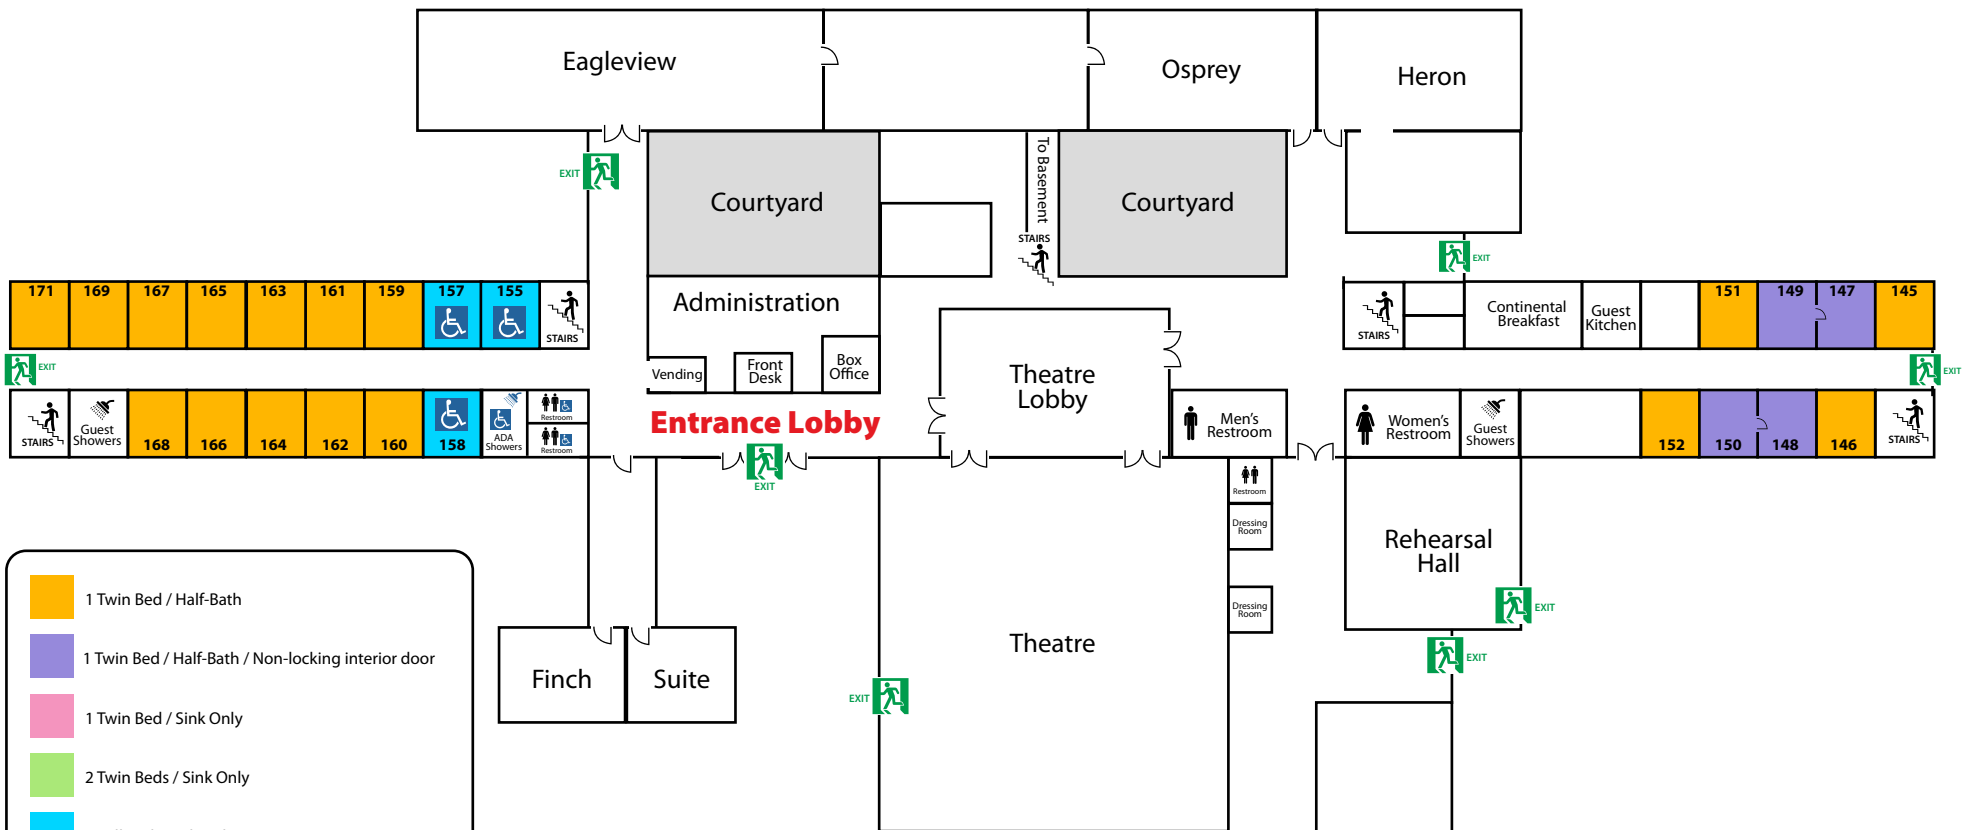

SECOND FLOOR

Outdoor Grounds & Water View

DUMAS BAY CENTRE DOES NOT HAVE AN ELEVATOR

FIRST FLOOR

Outdoor Grounds & Water View

- 1 Twin Bed / Half-Bath
- 1 Twin Bed / Half-Bath / Non-locking interior door
- 1 Twin Bed / Sink Only
- 2 Twin Beds / Sink Only
- 1 Full Bed / Sink Only