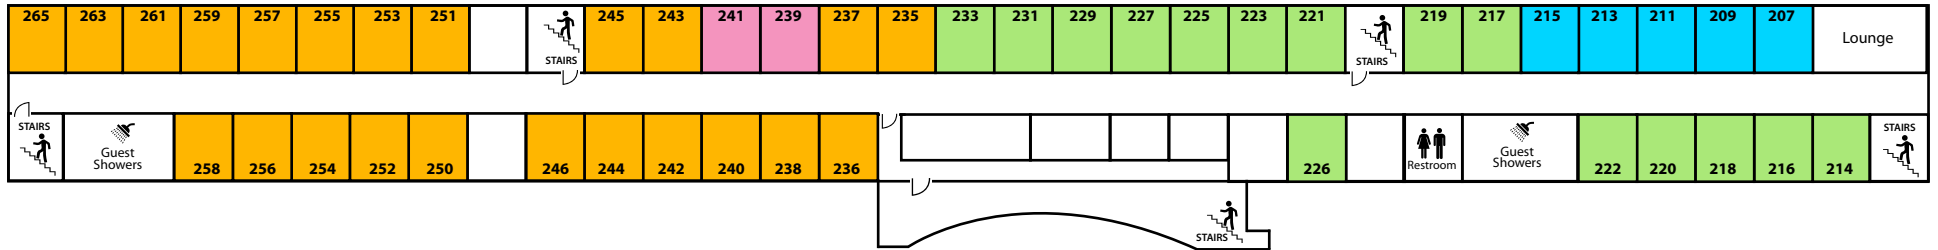

SECOND FLOOR

Outdoor Grounds & Water View

DUMAS BAY CENTRE DOES NOT HAVE AN ELEVATOR

FIRST FLOOR

Outdoor Grounds & Water View

- 1 Twin Bed / Half-Bath
- 1 Twin Bed / Half-Bath / Non-locking interior door
- 1 Twin Bed / Sink Only
- 2 Twin Beds / Sink Only
- 1 Full Bed / Sink Only