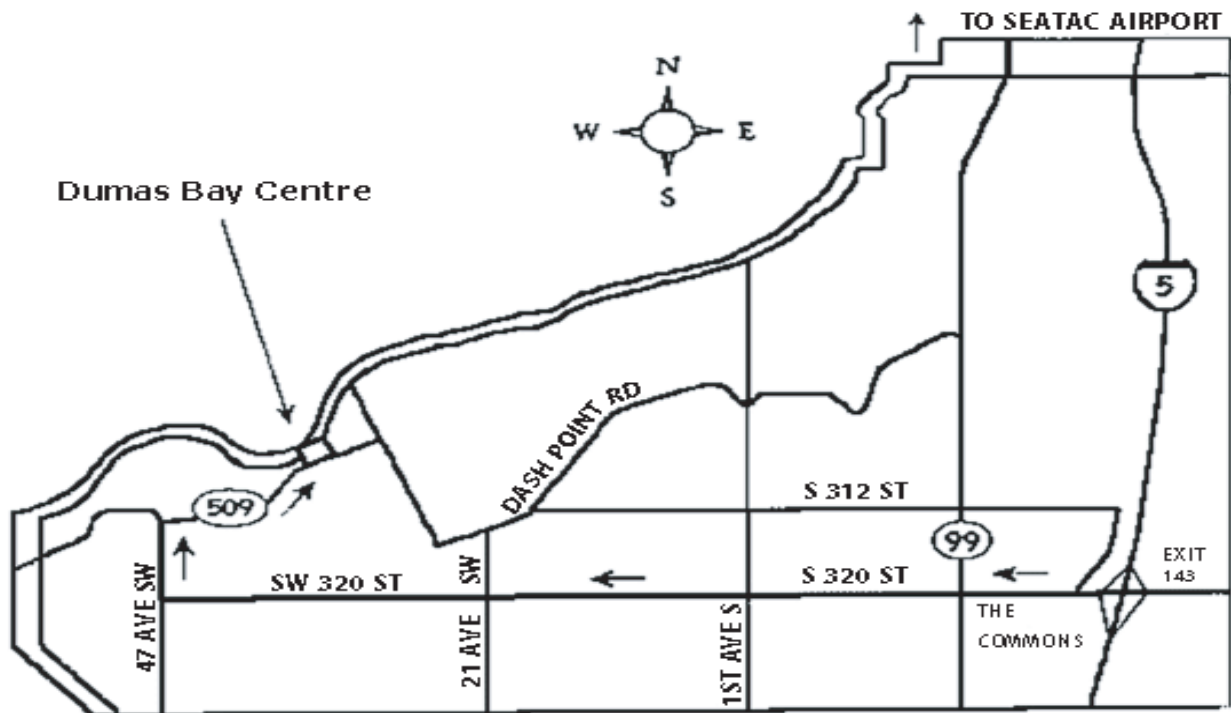

## Directions to Dumas Bay Centre

3200 SW Dash Point Road  
Federal Way, WA 98023  
253-835-2000  
[www.dumasbaycentre.com](http://www.dumasbaycentre.com)

## Directions to Dumas Bay Centre

From the north or south: Take I-5 toward The Commons at Federal Way. Stay on 320th until it ends at a three-way stop. Take a right onto 47th Avenue and continue to the end. Take a right at the stop sign onto Dash Point Road (WA State 509). Dumas Bay Centre is one mile down on the left side of the road at 3200 SW Dash Point Road.